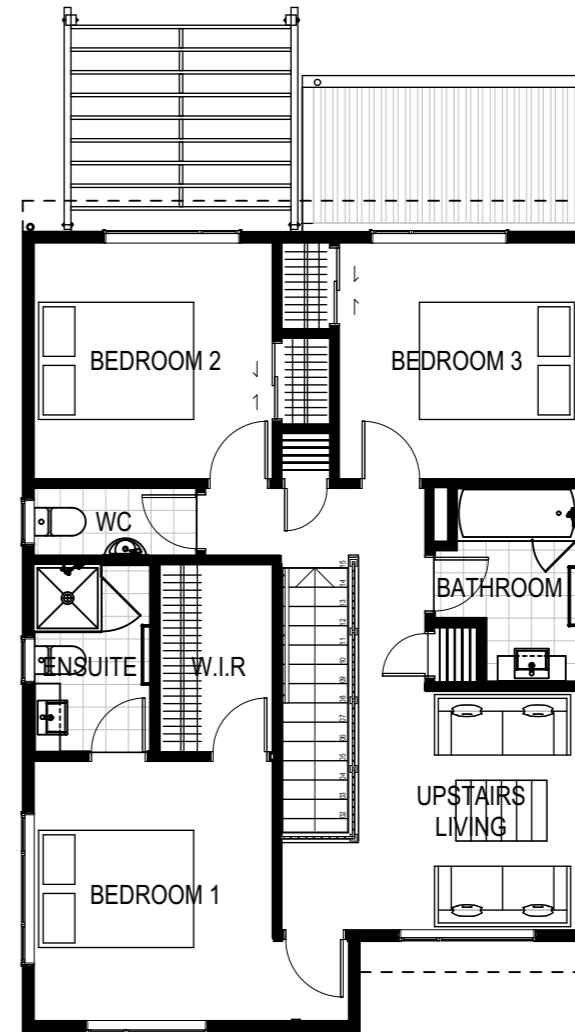

GROUND FLOOR

FIRST FLOOR

LOT 29: 14 HORO ROAD

GROUND FLOOR AREA 78.3m²
 FIRST FLOOR AREA 72.7m²

TOTAL FLOOR AREA ~ 151m²

PLANS MAY BE SUBJECT TO CHANGE
 FLOOR AREA INDICATED IS
 APPROXIMATE ONLY