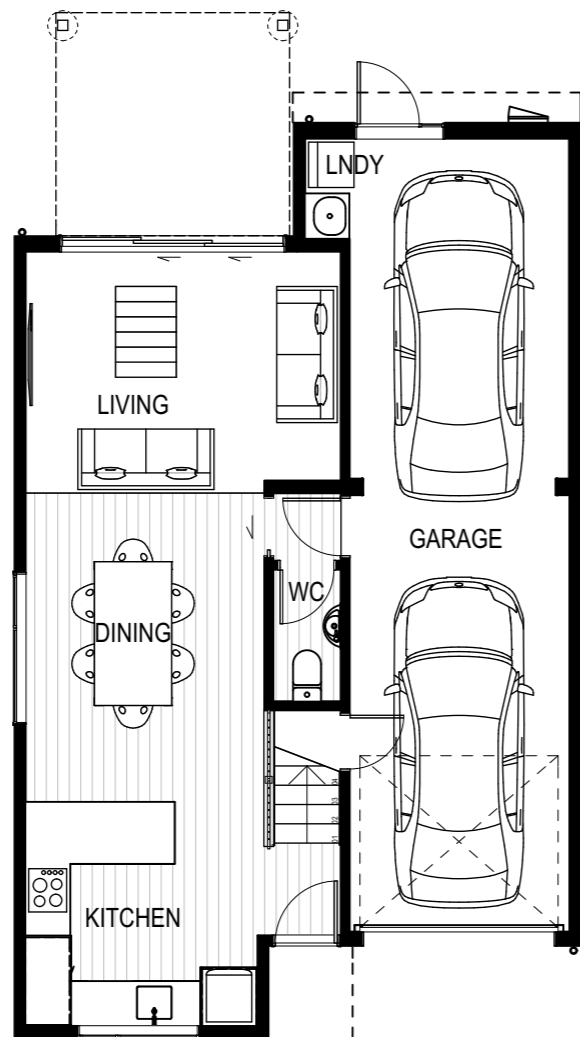

GROUND FLOOR

FIRST FLOOR

LOT 29: 14 HORO ROAD

GROUND FLOOR AREA 78.3m²
 FIRST FLOOR AREA 72.7m²

TOTAL FLOOR AREA ~ 151m²

PLANS MAY BE SUBJECT TO CHANGE
 FLOOR AREA INDICATED IS
 APPROXIMATE ONLY