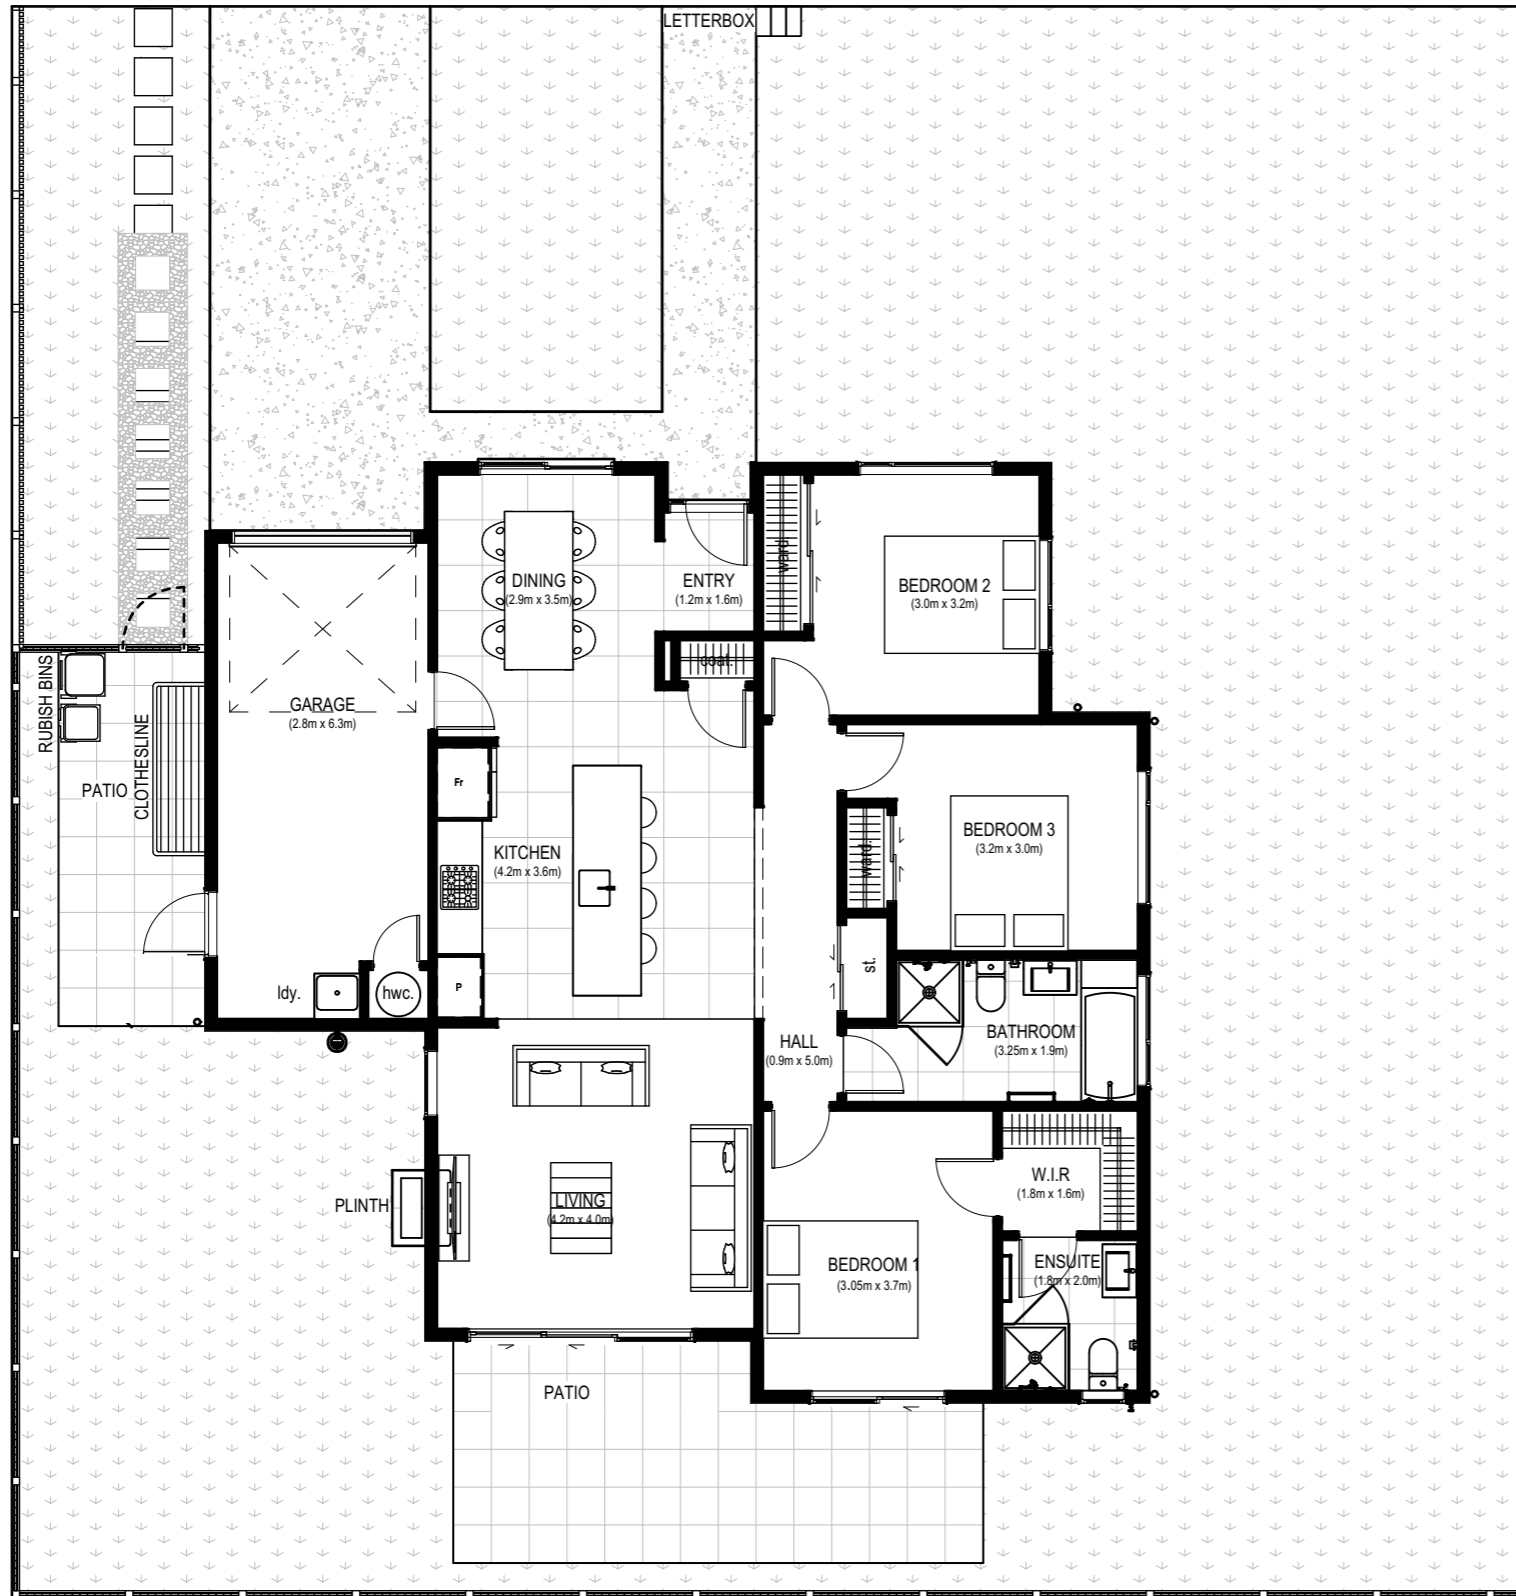

CADWIL DRIVE

JOAL

LOT 304 - TYPE A

22A Cadwil Drive ,
Beachlands,
AUCKLAND

SITE AREA = 420 m²
FLOOR AREA = 122 m²

FLOOR PLAN