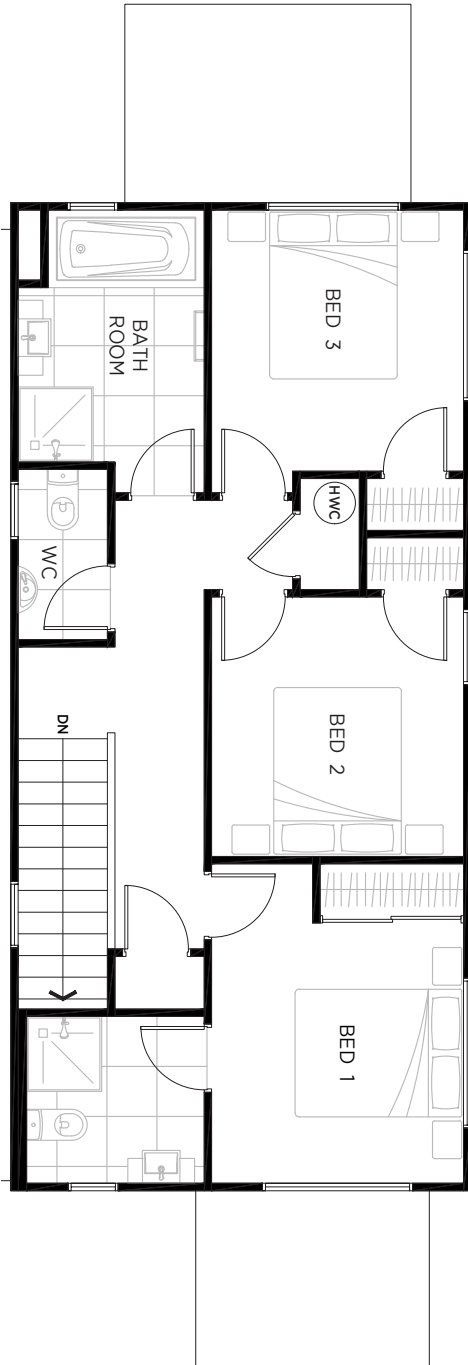

Lot 16

Internal Garage

Floor Area: 172.5m²
Site Area: 345m²

2 Derna Road, Panmure

The specifications, details and information (including size and layout) set out on these floor plans are indicative only and may be subject to change.