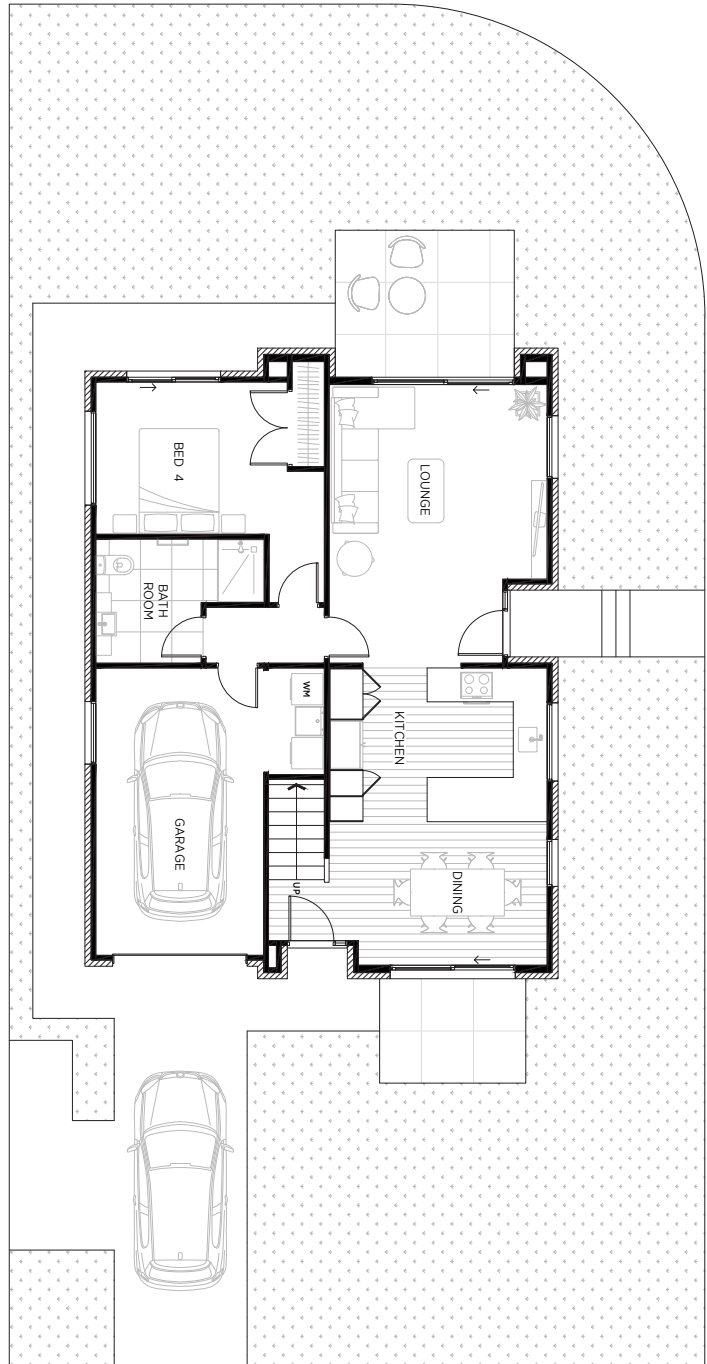

Lot 16

Internal Garage

Floor Area: 172.5m²
Site Area: 345m²

2 Derna Road, Panmure

The specifications, details and information (including size and layout) set out on these floor plans are indicative only and may be subject to change.