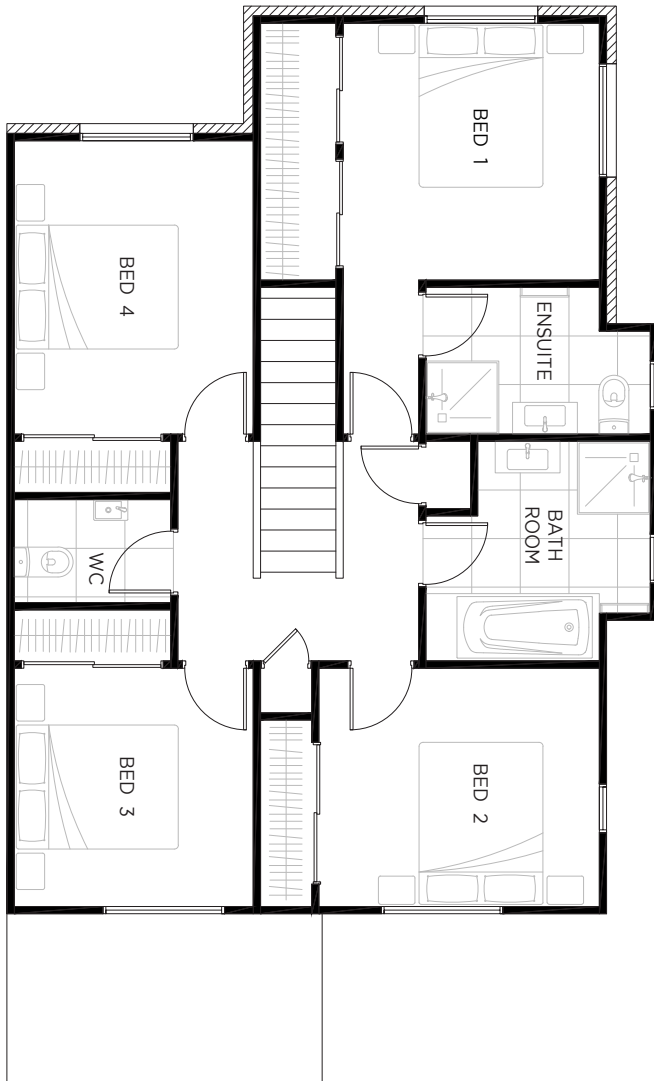

Lot 17

Single Car Garage

Floor Area: 172.6m²
Site Area: 208.6m²

2A Delemere Place, Glen Innes