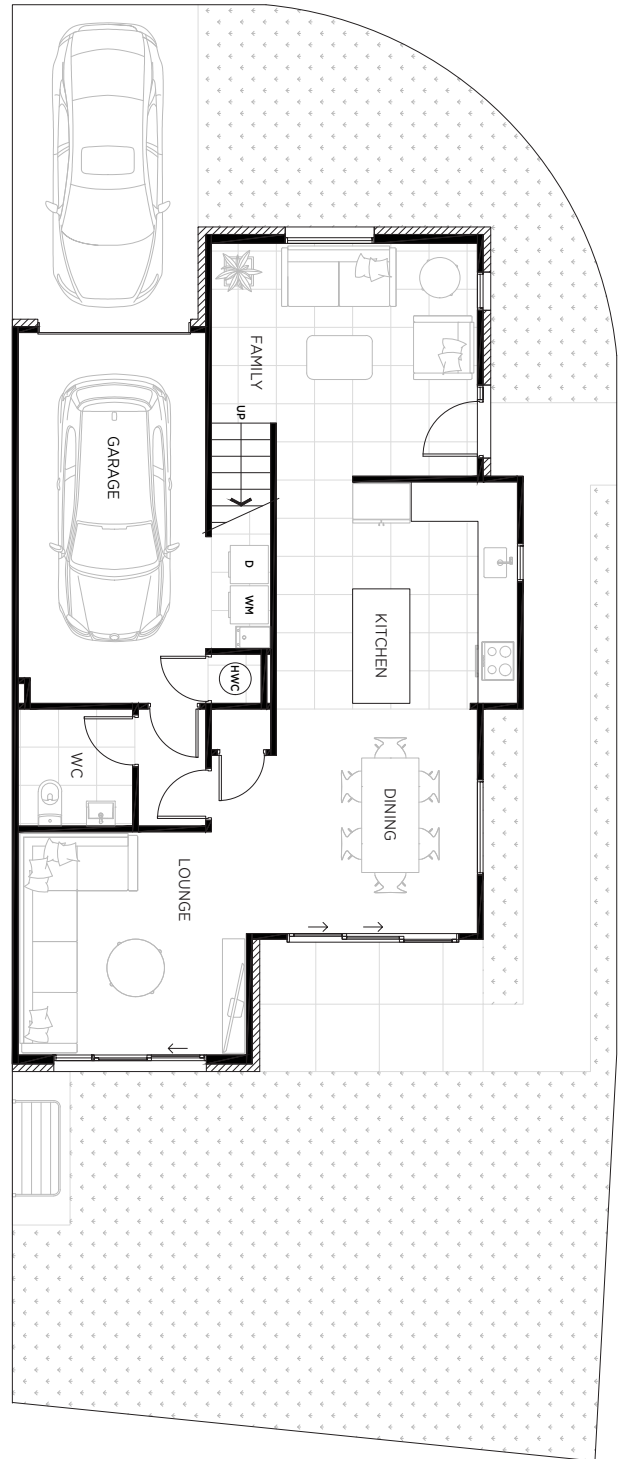

Lot 17

Single Car Garage

Floor Area: 172.6m²
Site Area: 208.6m²

2A Delemere Place, Glen Innes